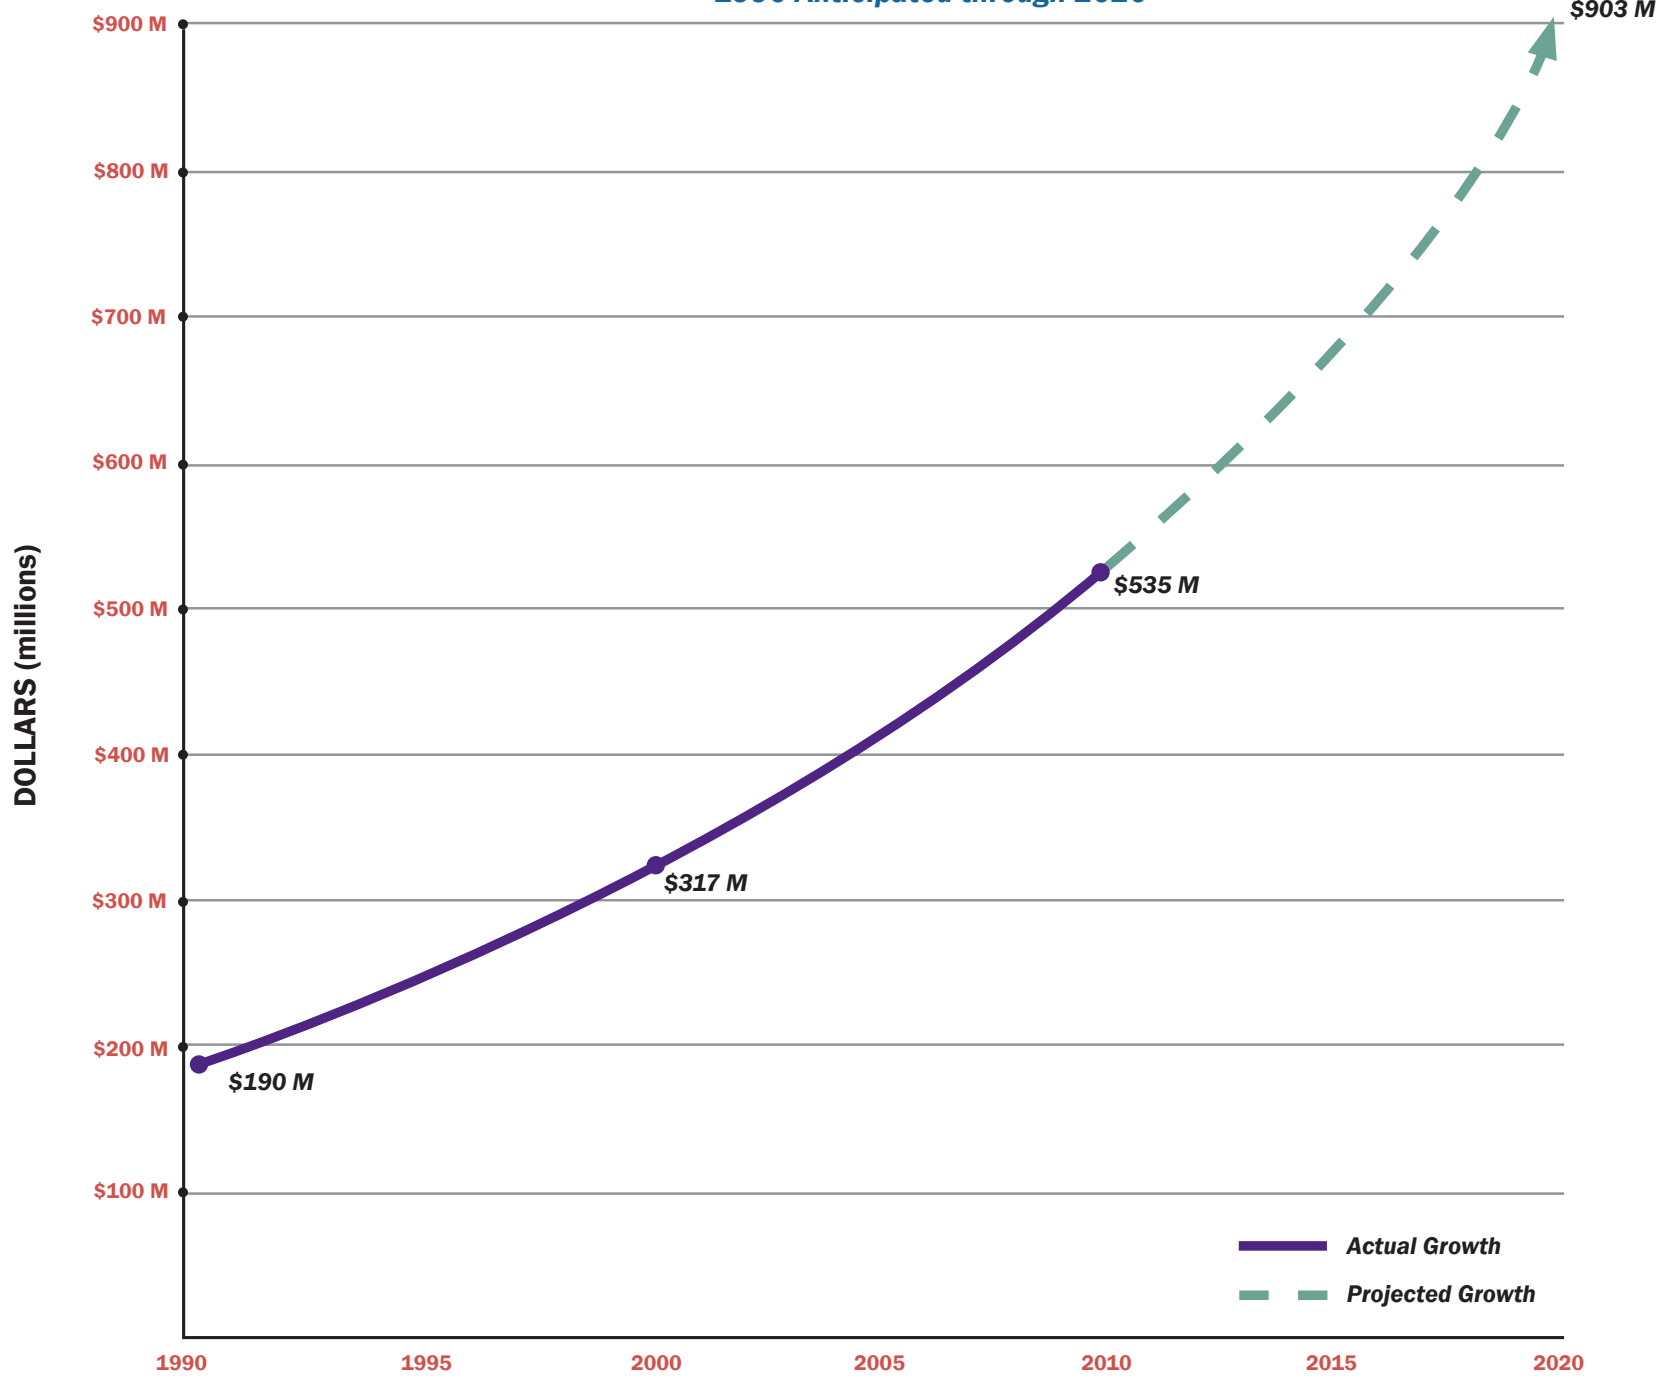

**State Police Motor License Fund
1990 Anticipated through 2020**

YEARS